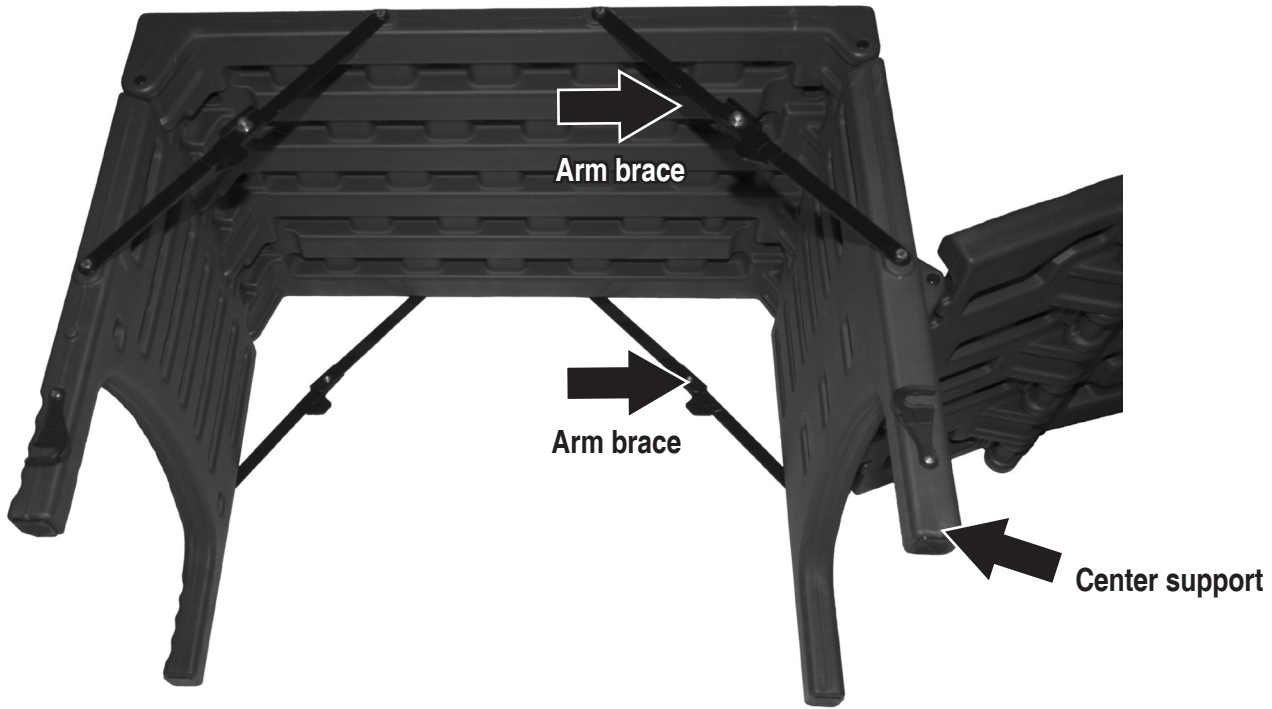

Foldable Stair

INSTRUCTIONS FOR USE

Step 1. Unfold stair. Pull out the front support.

INSTRUCTIONS FOR USE

Step 2. Pull out the arm braces and lock them into place.

Step 3. Pull out the back support and the arm braces and lock them into place.

INSTRUCTIONS FOR USE

Step 4. Pull out the center support and the arm braces and lock them into place.

INSTRUCTIONS FOR USE

Watch for pinch points while unfolding stair (Figure A).

WARNING!

- Before use, be sure stair is installed according to instructions.
- Use as a pet stair **ONLY!**
- Do not use to load people or other objects.
- Never leave the stair unattended.
- The stair is designed to support a maximum load of 350 lbs. when installed properly.
- Exceeding the load limit will void the product warranty and may cause injury to the pet or pet owner.
- Never use the stair while the vehicle is in motion.