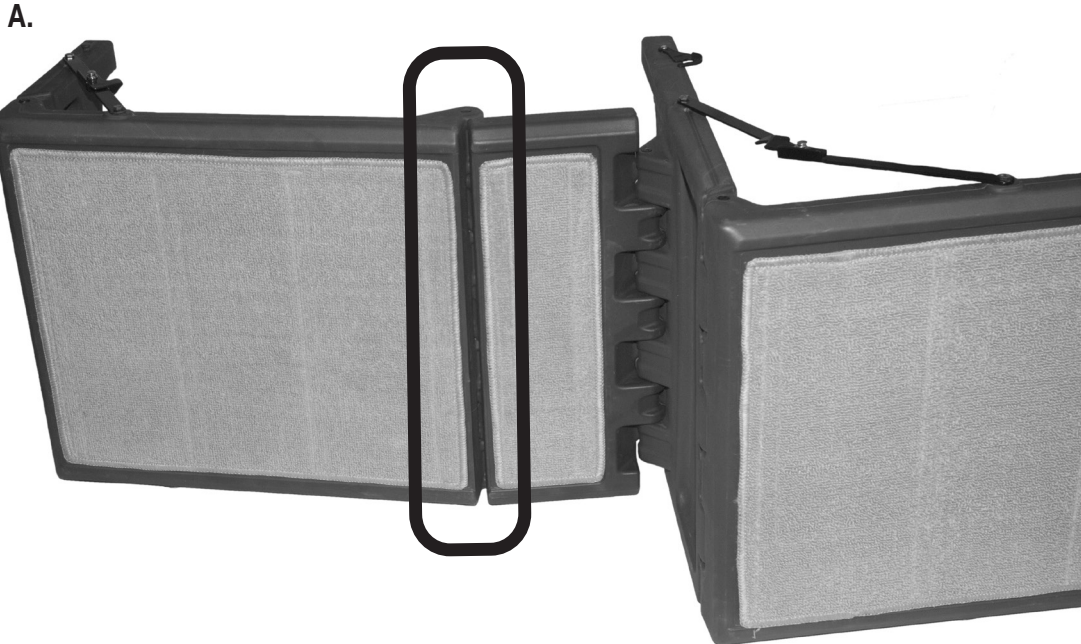

Foldable Stair

INSTRUCTIONS FOR USE

Step 1. Unfold stair. Pull out the front support.

INSTRUCTIONS FOR USE

Step 2. Pull out the arm braces and lock them into place.

Step 3. Pull out the back support and the arm braces and lock them into place.

INSTRUCTIONS FOR USE

Step 4. Pull out the center support and the arm braces and lock them into place.

INSTRUCTIONS FOR USE

Watch for pinch points while unfolding stair (Figure A).

WARNING!

- Before use, be sure stair is installed according to instructions.
- Use as a pet stair **ONLY!**
- Do not use to load people or other objects.
- Never leave the stair unattended.
- The stair is designed to support a maximum load of 350 lbs. when installed properly.
- Exceeding the load limit will void the product warranty and may cause injury to the pet or pet owner.
- Never use the stair while the vehicle is in motion.