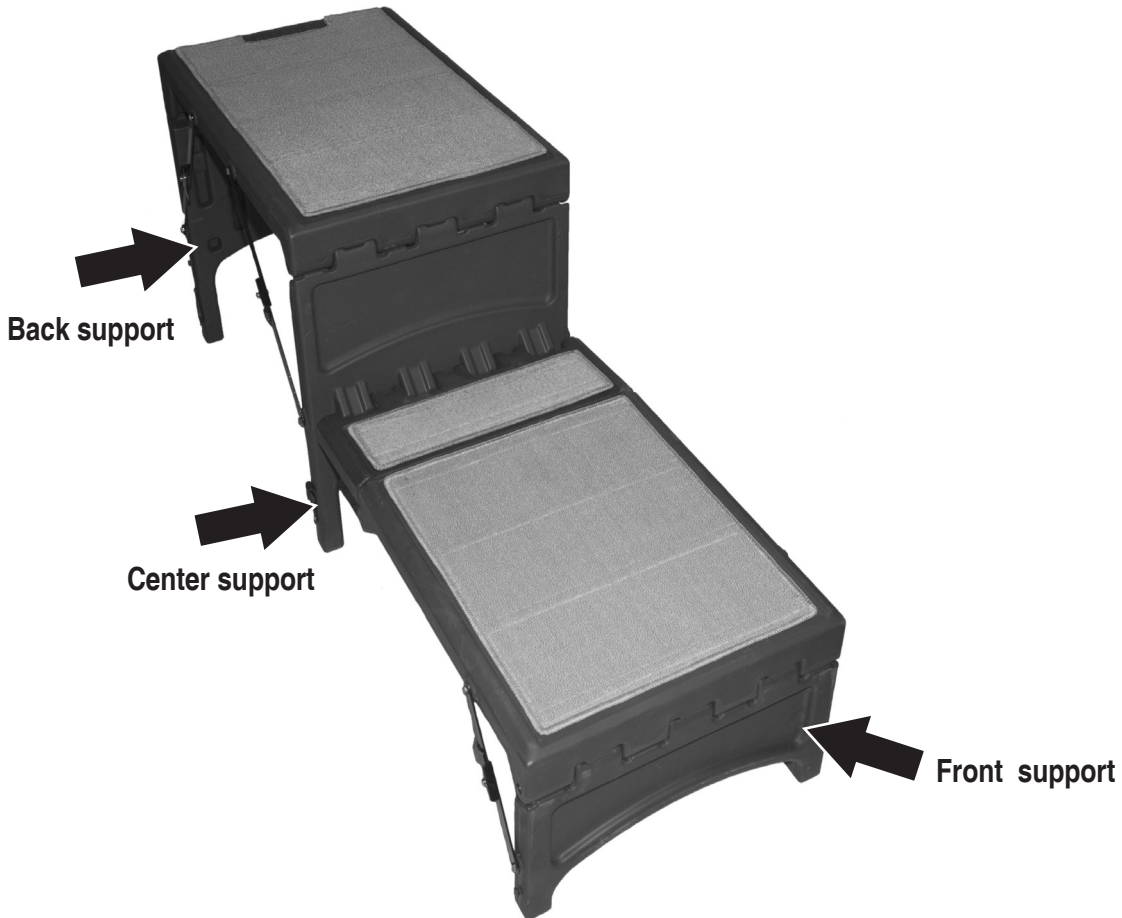

Foldable Stair

INSTRUCTIONS FOR USE

Step 1. Unfold stair. Pull out the front support.

INSTRUCTIONS FOR USE

Step 2. Pull out the arm braces and lock them into place.

Step 3. Pull out the back support and the arm braces and lock them into place.

INSTRUCTIONS FOR USE

Step 4. Pull out the center support and the arm braces and lock them into place.

INSTRUCTIONS FOR USE

Watch for pinch points while unfolding stair (Figure A).

WARNING!

- Before use, be sure stair is installed according to instructions.
- Use as a pet stair **ONLY!**
- Do not use to load people or other objects.
- Never leave the stair unattended.
- The stair is designed to support a maximum load of 350 lbs. when installed properly.
- Exceeding the load limit will void the product warranty and may cause injury to the pet or pet owner.
- Never use the stair while the vehicle is in motion.